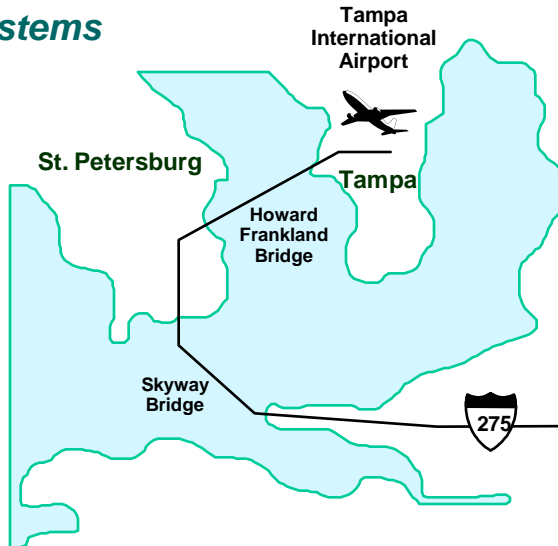

Directions to MRSL Real-Time Systems Laboratory

**Approx. 60 Miles
Between
TIA and Sarasota**